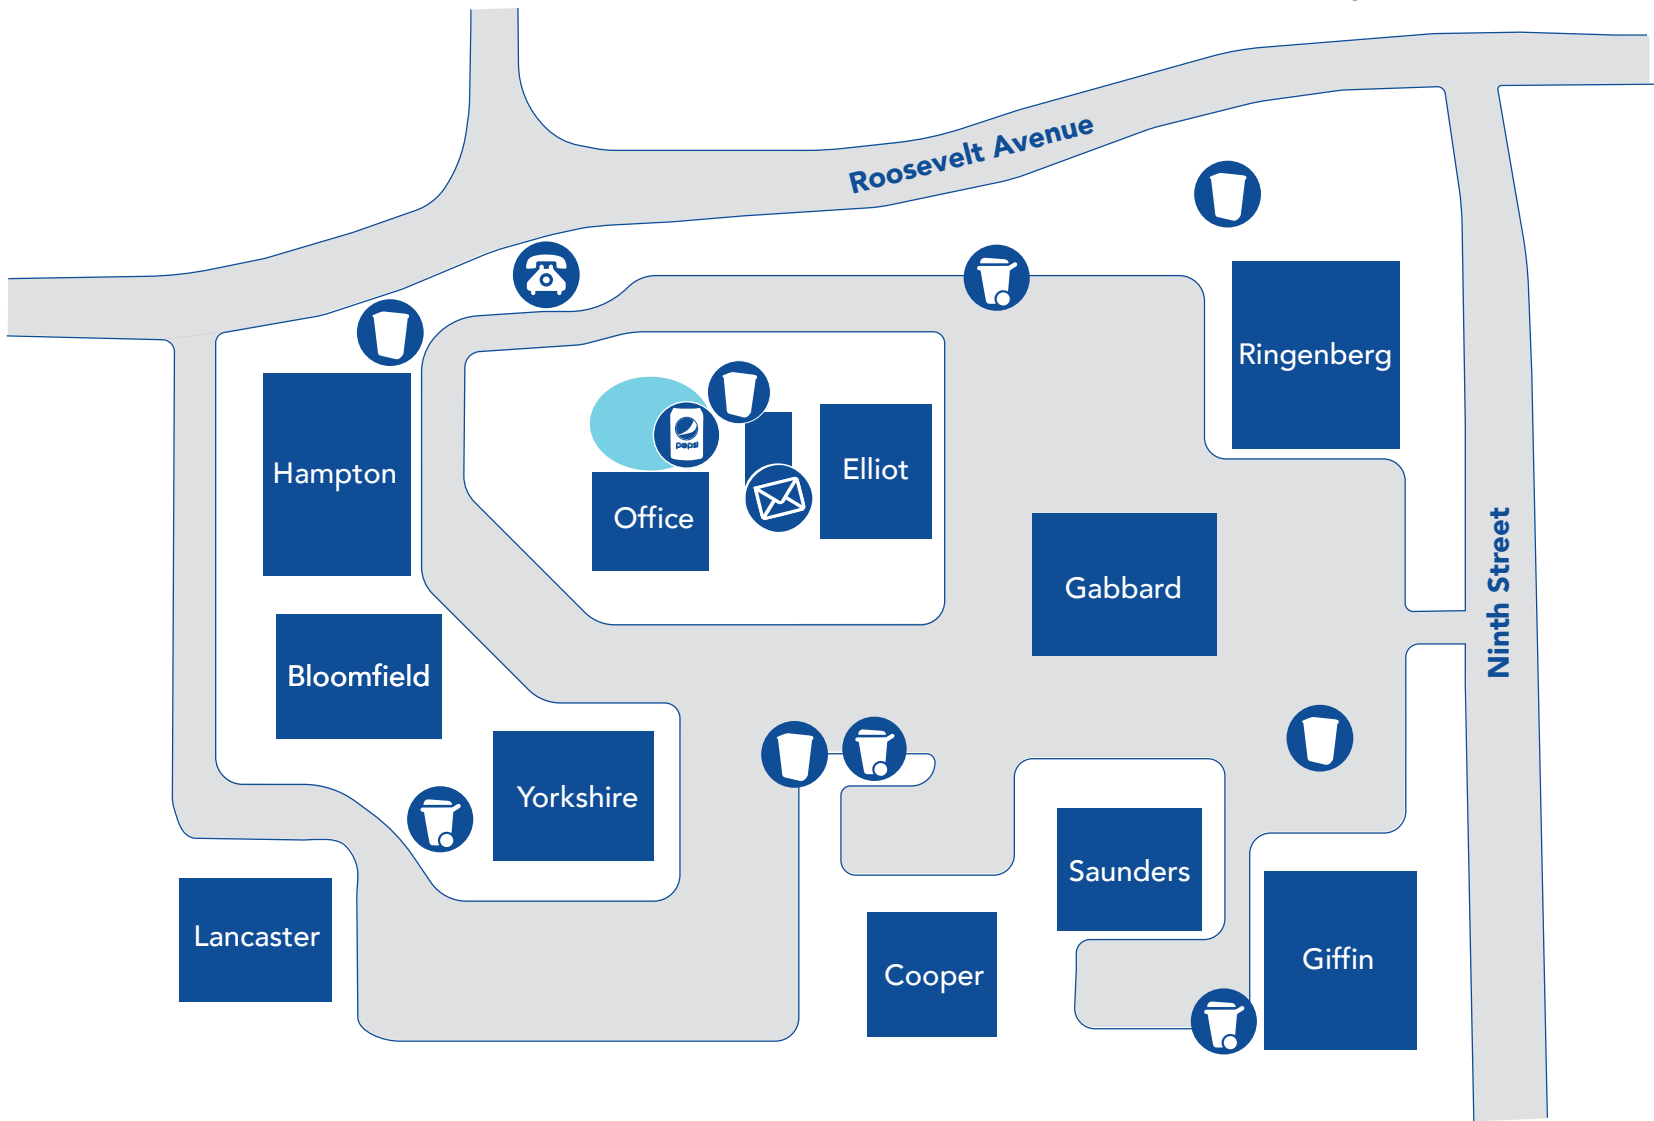

EASTERN ILLINOIS UNIVERSITY UNIVERSITY COURT MAP

CAMPUS BUILDING LEGEND

map not to scale

 UNIVERSITY COURT BUILDINGS

 POOL

 STREET/PARKING

 VENDING MACHINES

 EMERGENCY PHONE

 SMALL TRASHCANS

 DUMPSTERS

 MAILBOXES

Example Address: Apartment Number, Apartment Building
Charleston IL 61920