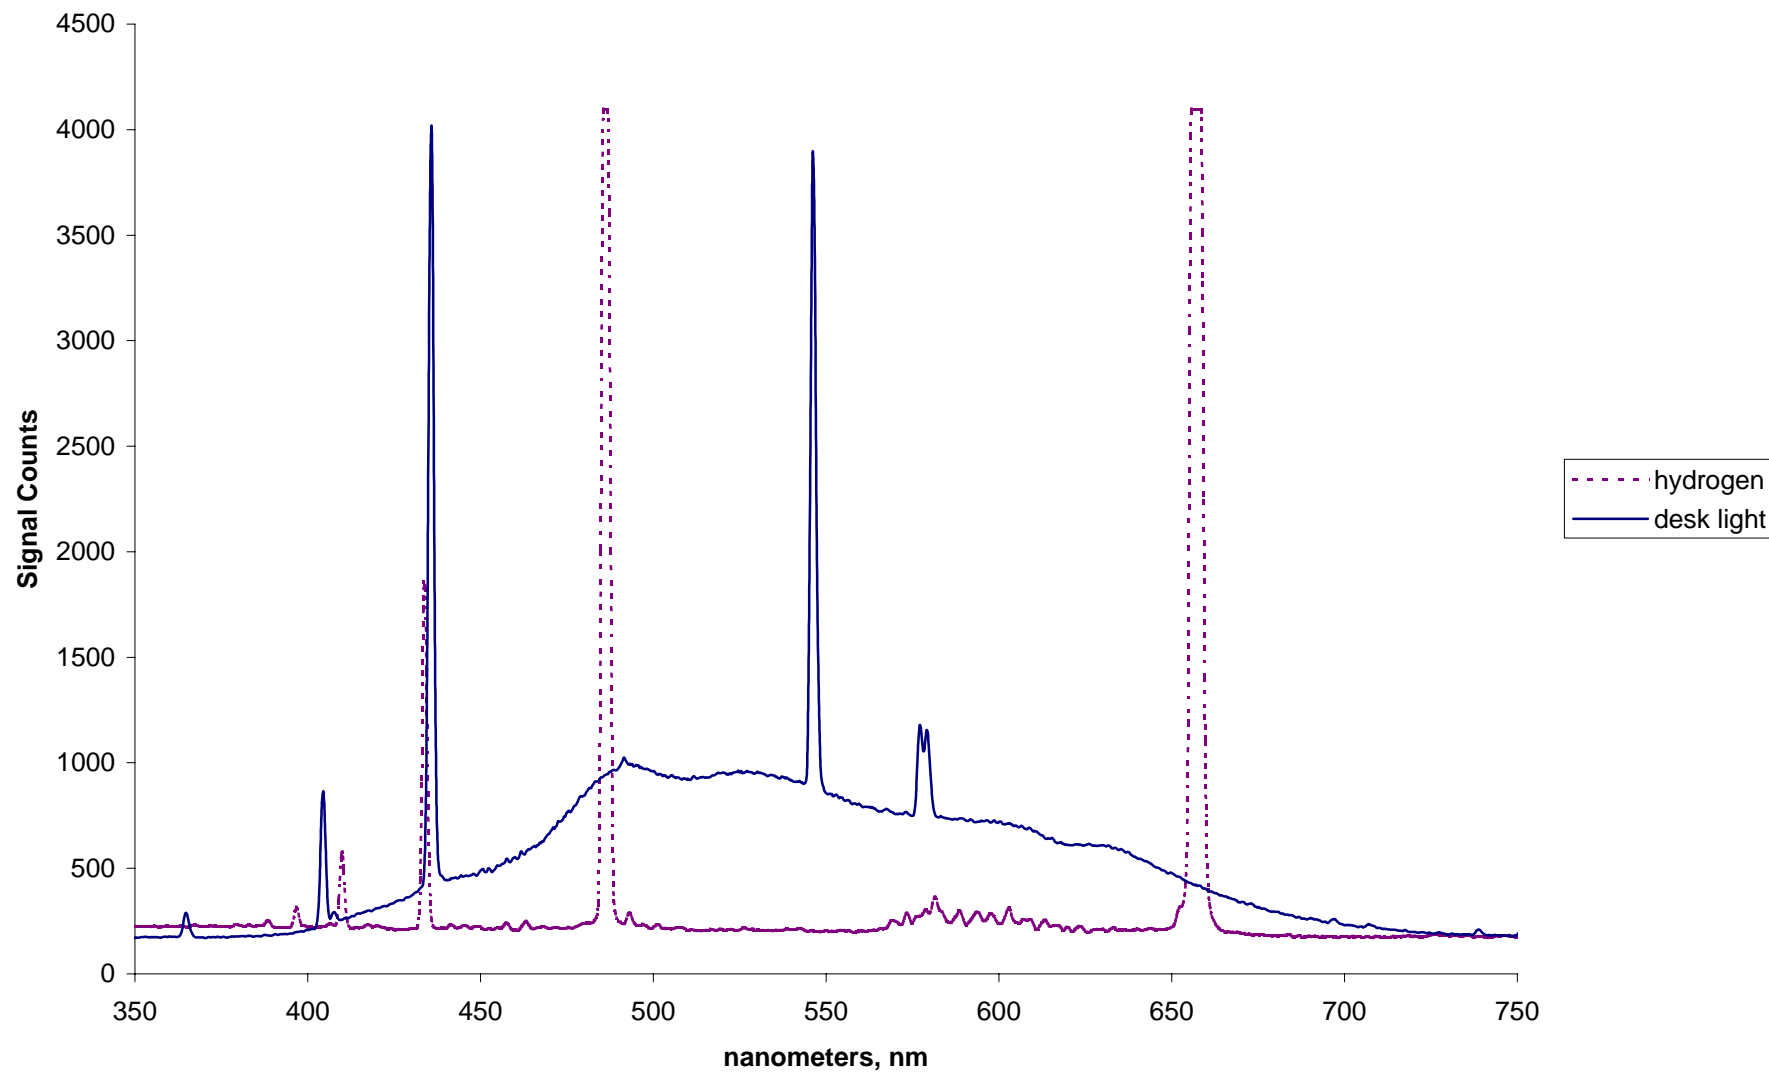

'Desk Type' Fluorescent Light and Helium Spectrum

'Desk Type' Fluorescent Light and Hydrogen Spectrum

'Desk Type' Fluorescent Light and Mercury Spectrum