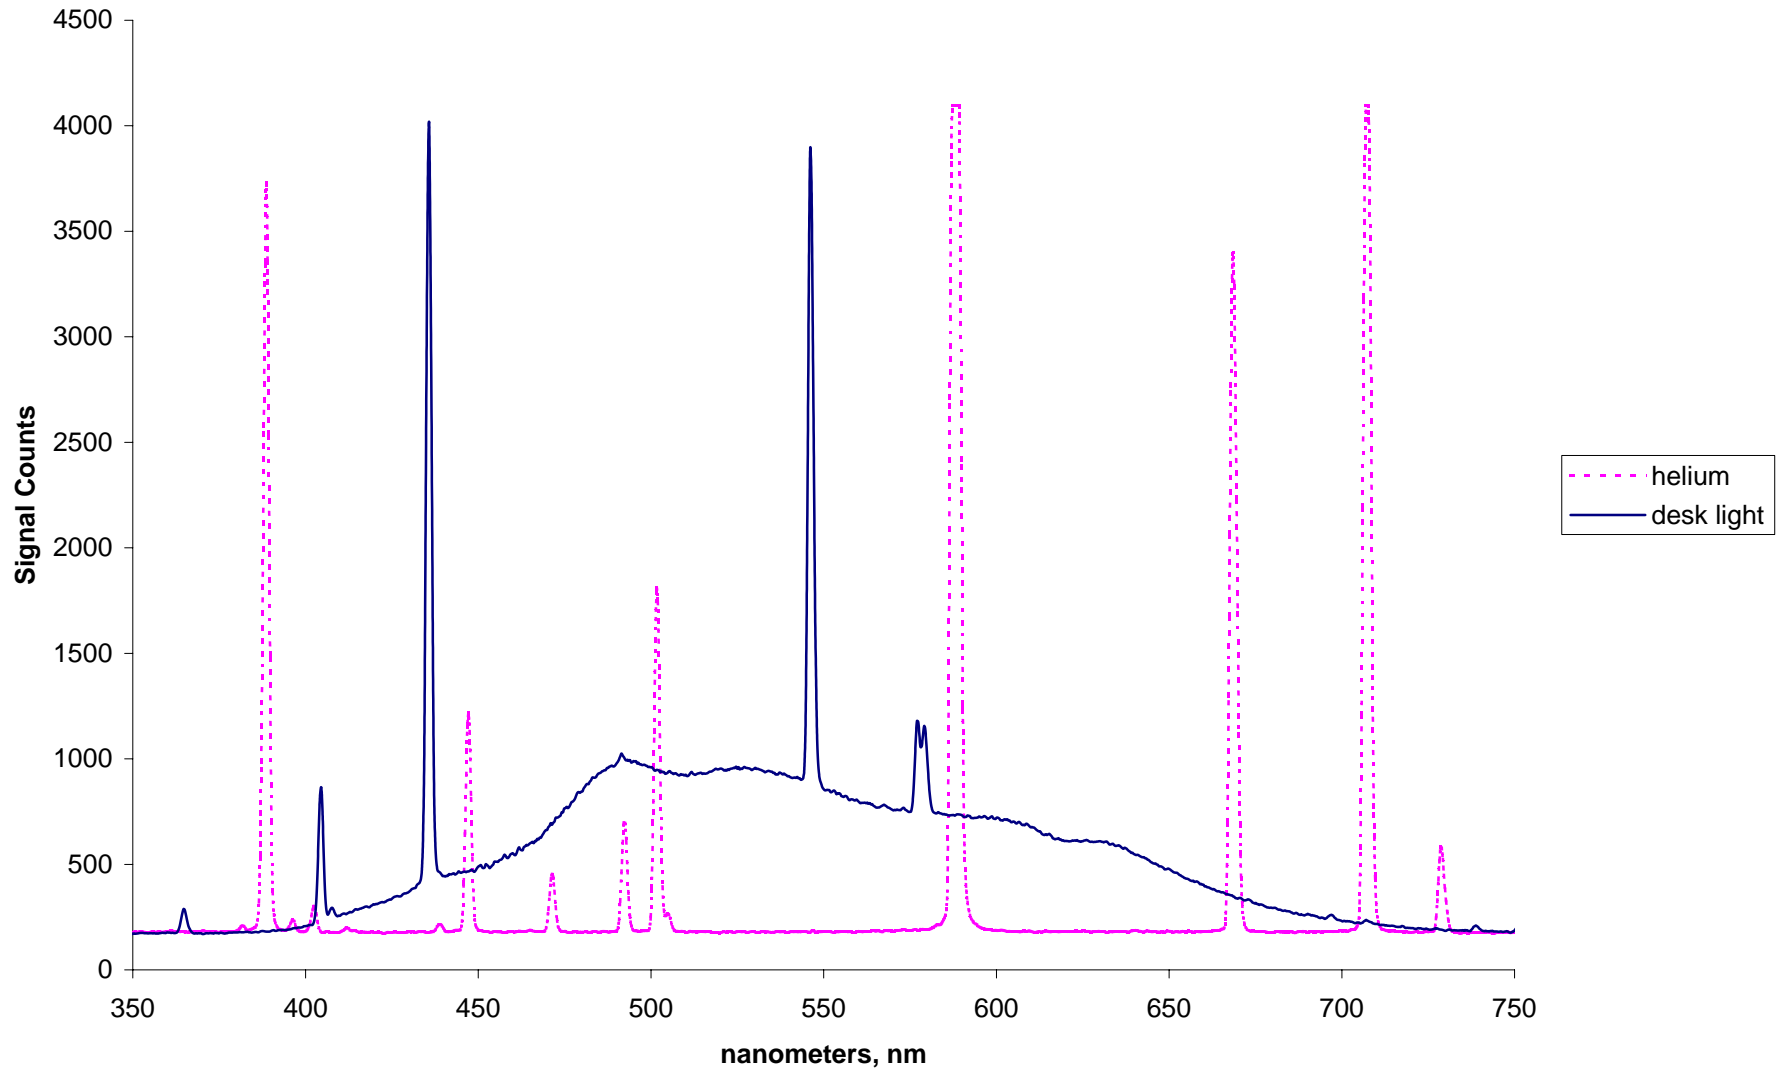

'Desk Type' Fluorescent Light and Helium Spectrum

'Desk Type' Fluorescent Light and Hydrogen Spectrum

'Desk Type' Fluorescent Light and Mercury Spectrum